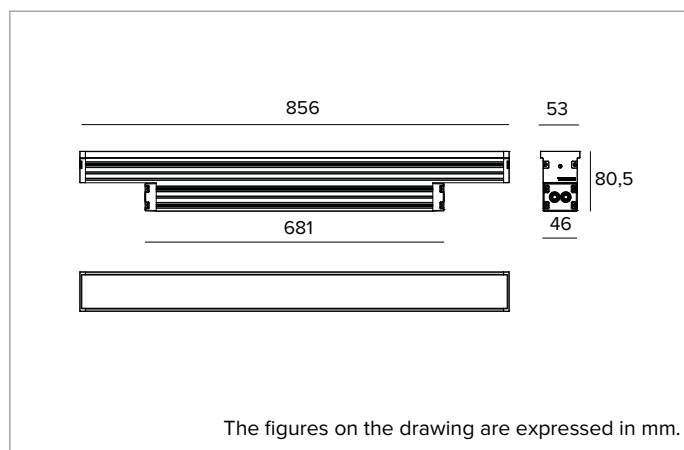

1E3375EL | JEDI COMPACT Outdoor Projector

Adjustable linear LED projector

		2700K	H(m)	D1(m)	D2(m)	Emax(lx)
		Ra80	29°	75°		
Fixture Power	40W	1	0.61	1.65	2701	
Source Flux	4845lm	2	1.22	3.30	675	
Fixture Flux	2747lm	3	1.82	4.94	300	
Efficacy	69lm/W	4	2.43	6.59	169	
TS1095	Imax=671cd/klm	Imax	3249cd	5	3.04	8.24 108

Optic: WALL WASHER

Beam angles: WW

Optical efficiency: 57%

Fixture flux: 2747lm

Luminous efficacy: 69lm/W

Photobiological safety: Compliant with RG1 low risk group

MECHANICAL CHARACTERISTICS

Extruded anodised aluminium 15µ body. Extra clear 5mm thick glass flat screen. The body of the fixture is adjustable and can be installed away from the mounting surface using accessory snap brackets.

Accessories

Tool

Code
1E3305
Tightening wrench for the connector kit.

Connector

Code
1E2769
Linear connection box IP66/IP68. 5 poles max. wire section 1.5mm ² . Cable diameter range from 7 to 12mm.

Code
1E2494
Multiple connection box IP68. 1 IN - 3 OUT 4 poles max. wire section 2.5mm ² . Cable diameter range from 6 to 12mm.